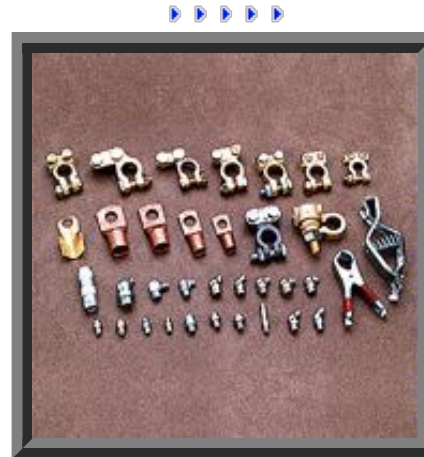

[Home](#)

[Profile](#)

[Products](#)

[Contact](#)

[Email](#)

[Feedback](#)

[Quality](#)

Battery Terminals Brass Battery terminals Copper Battery terminals battery Accessories and Automobile Accessories from India

Key Specifications/Special Features:

- Brass Copper and lead battery terminals for heavy and light vehicles
- Brass and Copper Cable Terminals lugs for battery cables
- Brass nickel-plated grease nipples of various types
- Steel grease nipples and nozzles
- Crocodile clips for batteries and other auto electrical parts